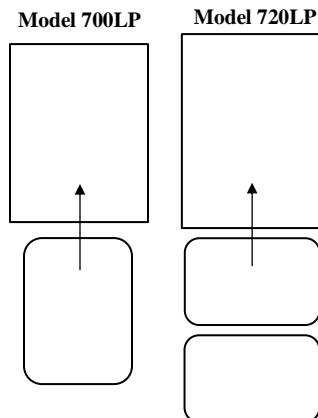

OPTIONAL FEATURES: [1]

- -CB - Corner bumpers
- -WAB - Flush style wrap-around bumper with internal stainless steel core for strength and durability
- -Remove one or both handles
- -TR - Top railing
- -Custom spacing
- -LAM - Laminate décor finish (not NSF)
- -Remove (*) from code for non NSF models