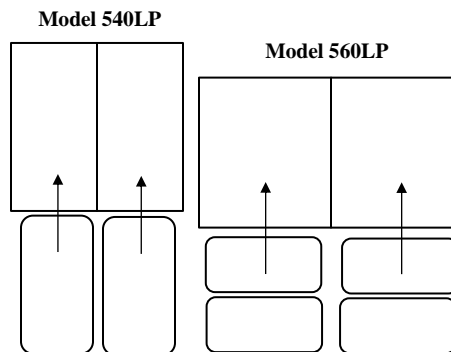

© Copyright 2015 Hatch Industries Limited

CANADA/USA TOLL FREE: 1-800-387-6969 FAX: 1-519-822-8365 www.hatchindustries.com

211 Dawson Road, Guelph, Ontario, Canada N1H 1A3
Specifications subject to change without notice.

Custom Designs
Available