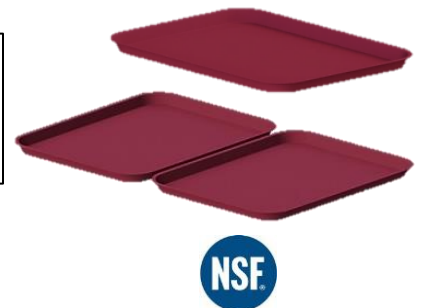

© Copyright 2015 Hatch Industries Limited

CANADA/USA TOLL FREE: 1-800-387-6969 FAX: 1-519-822-8365 www.hatchindustries.com

211 Dawson Road, Guelph, Ontario, Canada N1H 1A3
Specifications subject to change without notice.

Custom Designs
Available